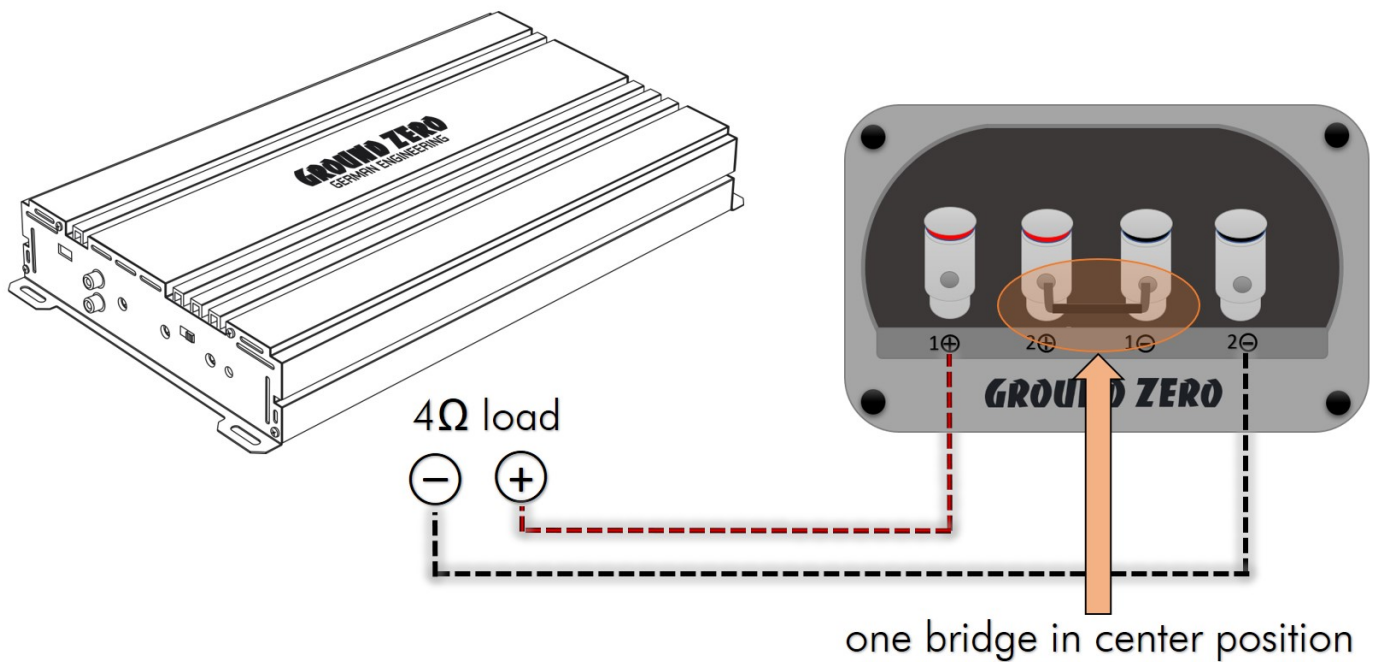

Serial wiring with one mono amplifier @ 4Ω load